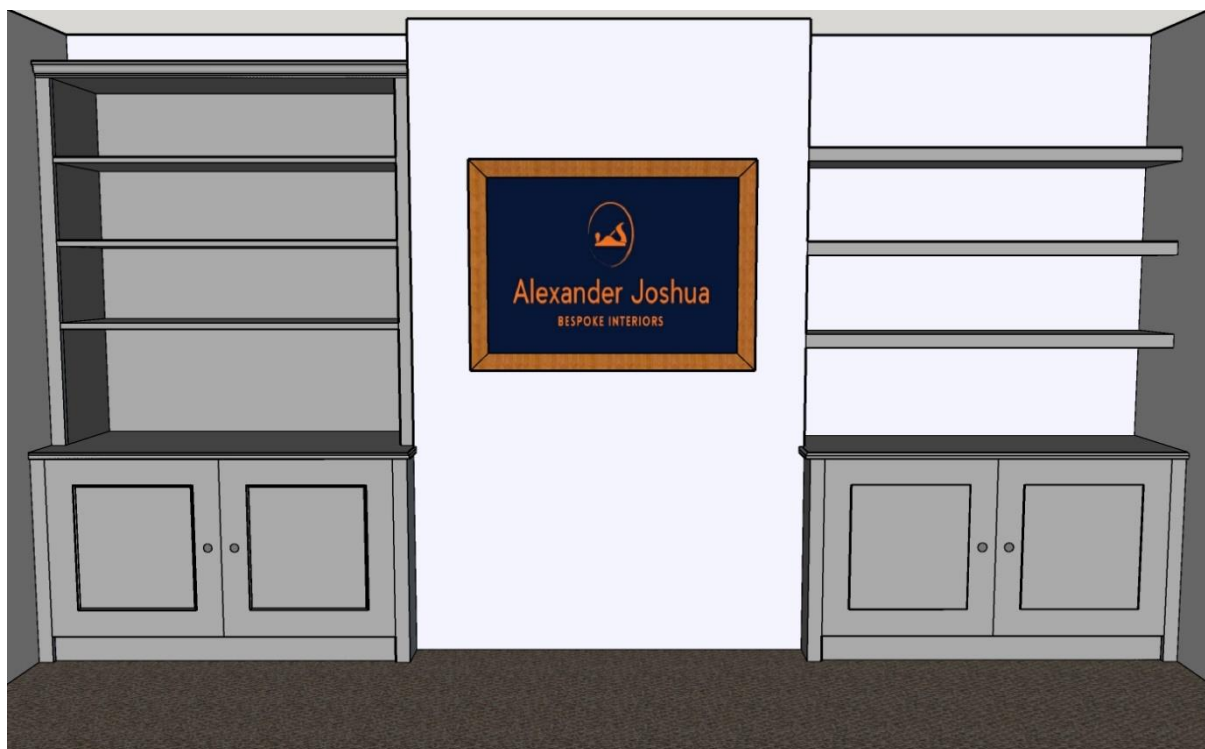

Alcove Price Guide

Here we offer a price guide on two variations of alcove units, these are our most popular designs although we are not limited to just these designs. We are able to design and manufacture to your requirements.

Modern Look

Modern look Alcove as seen above on the right, with shaker doors and 3 floating box shelves.

Fully fitted and spray finished in your chosen colour from £1750 or £3300 for a pair.

Traditional

Traditional Alcove as seen above on the left, shaker doors with fitted bookcase incorporating 3 shelves.